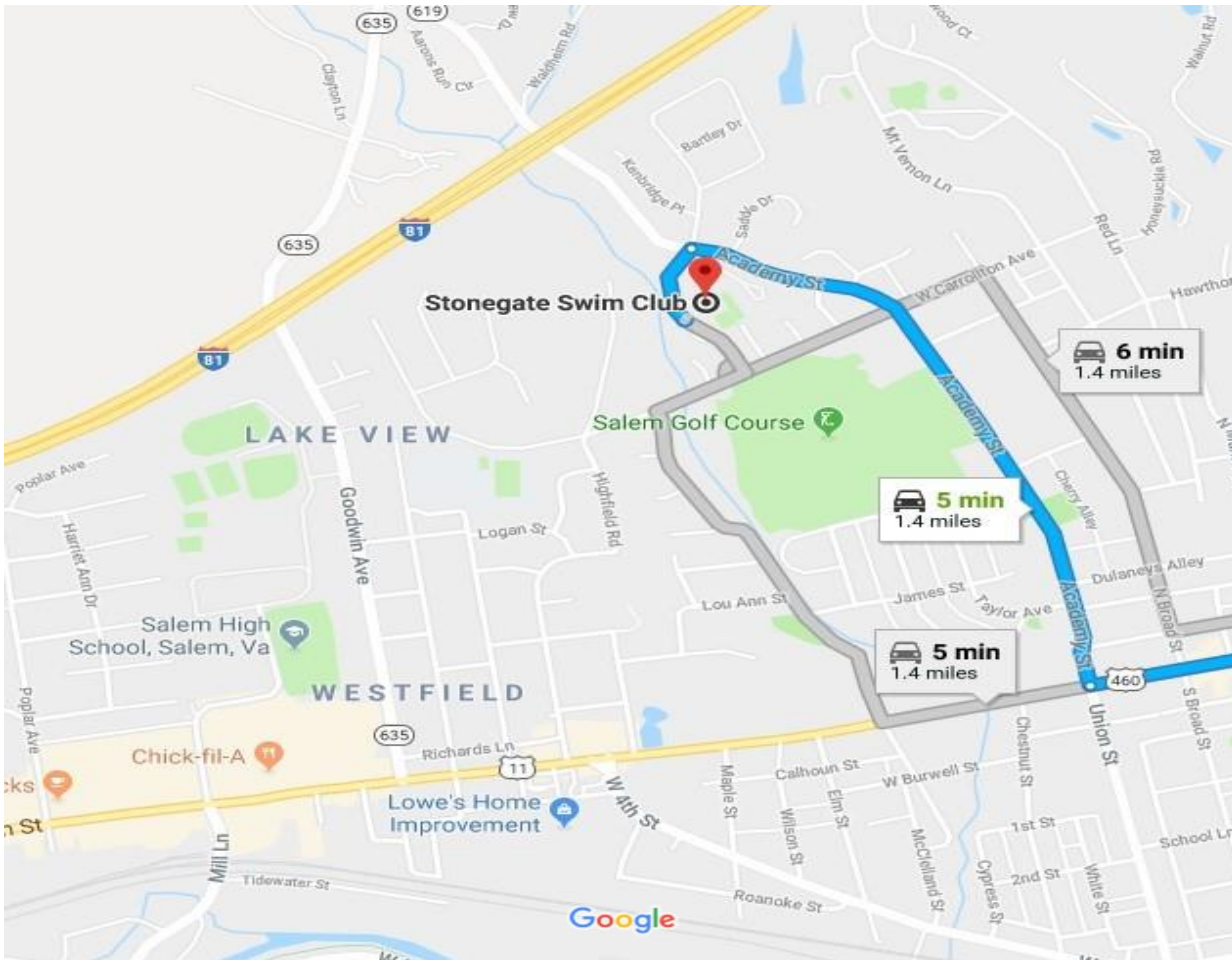

Drive 1.4 miles, 5 mi

Map data ©2018 Google

Salem
Depart US-11 ALT / US-460 ALT toward S Broad St

Keep straight onto US-11 W ALT / US-460 W ALT

Turn right onto Union St

Shell on the corner

Road name changes to Academy St

Turn left onto W Carrollton Ave

Turn right onto Stonegate Dr

Arrive at Stonegate Dr

The last intersection is W Carrollton Ave
If you reach Academy St, you've gone too far

Stonegate Swim Club